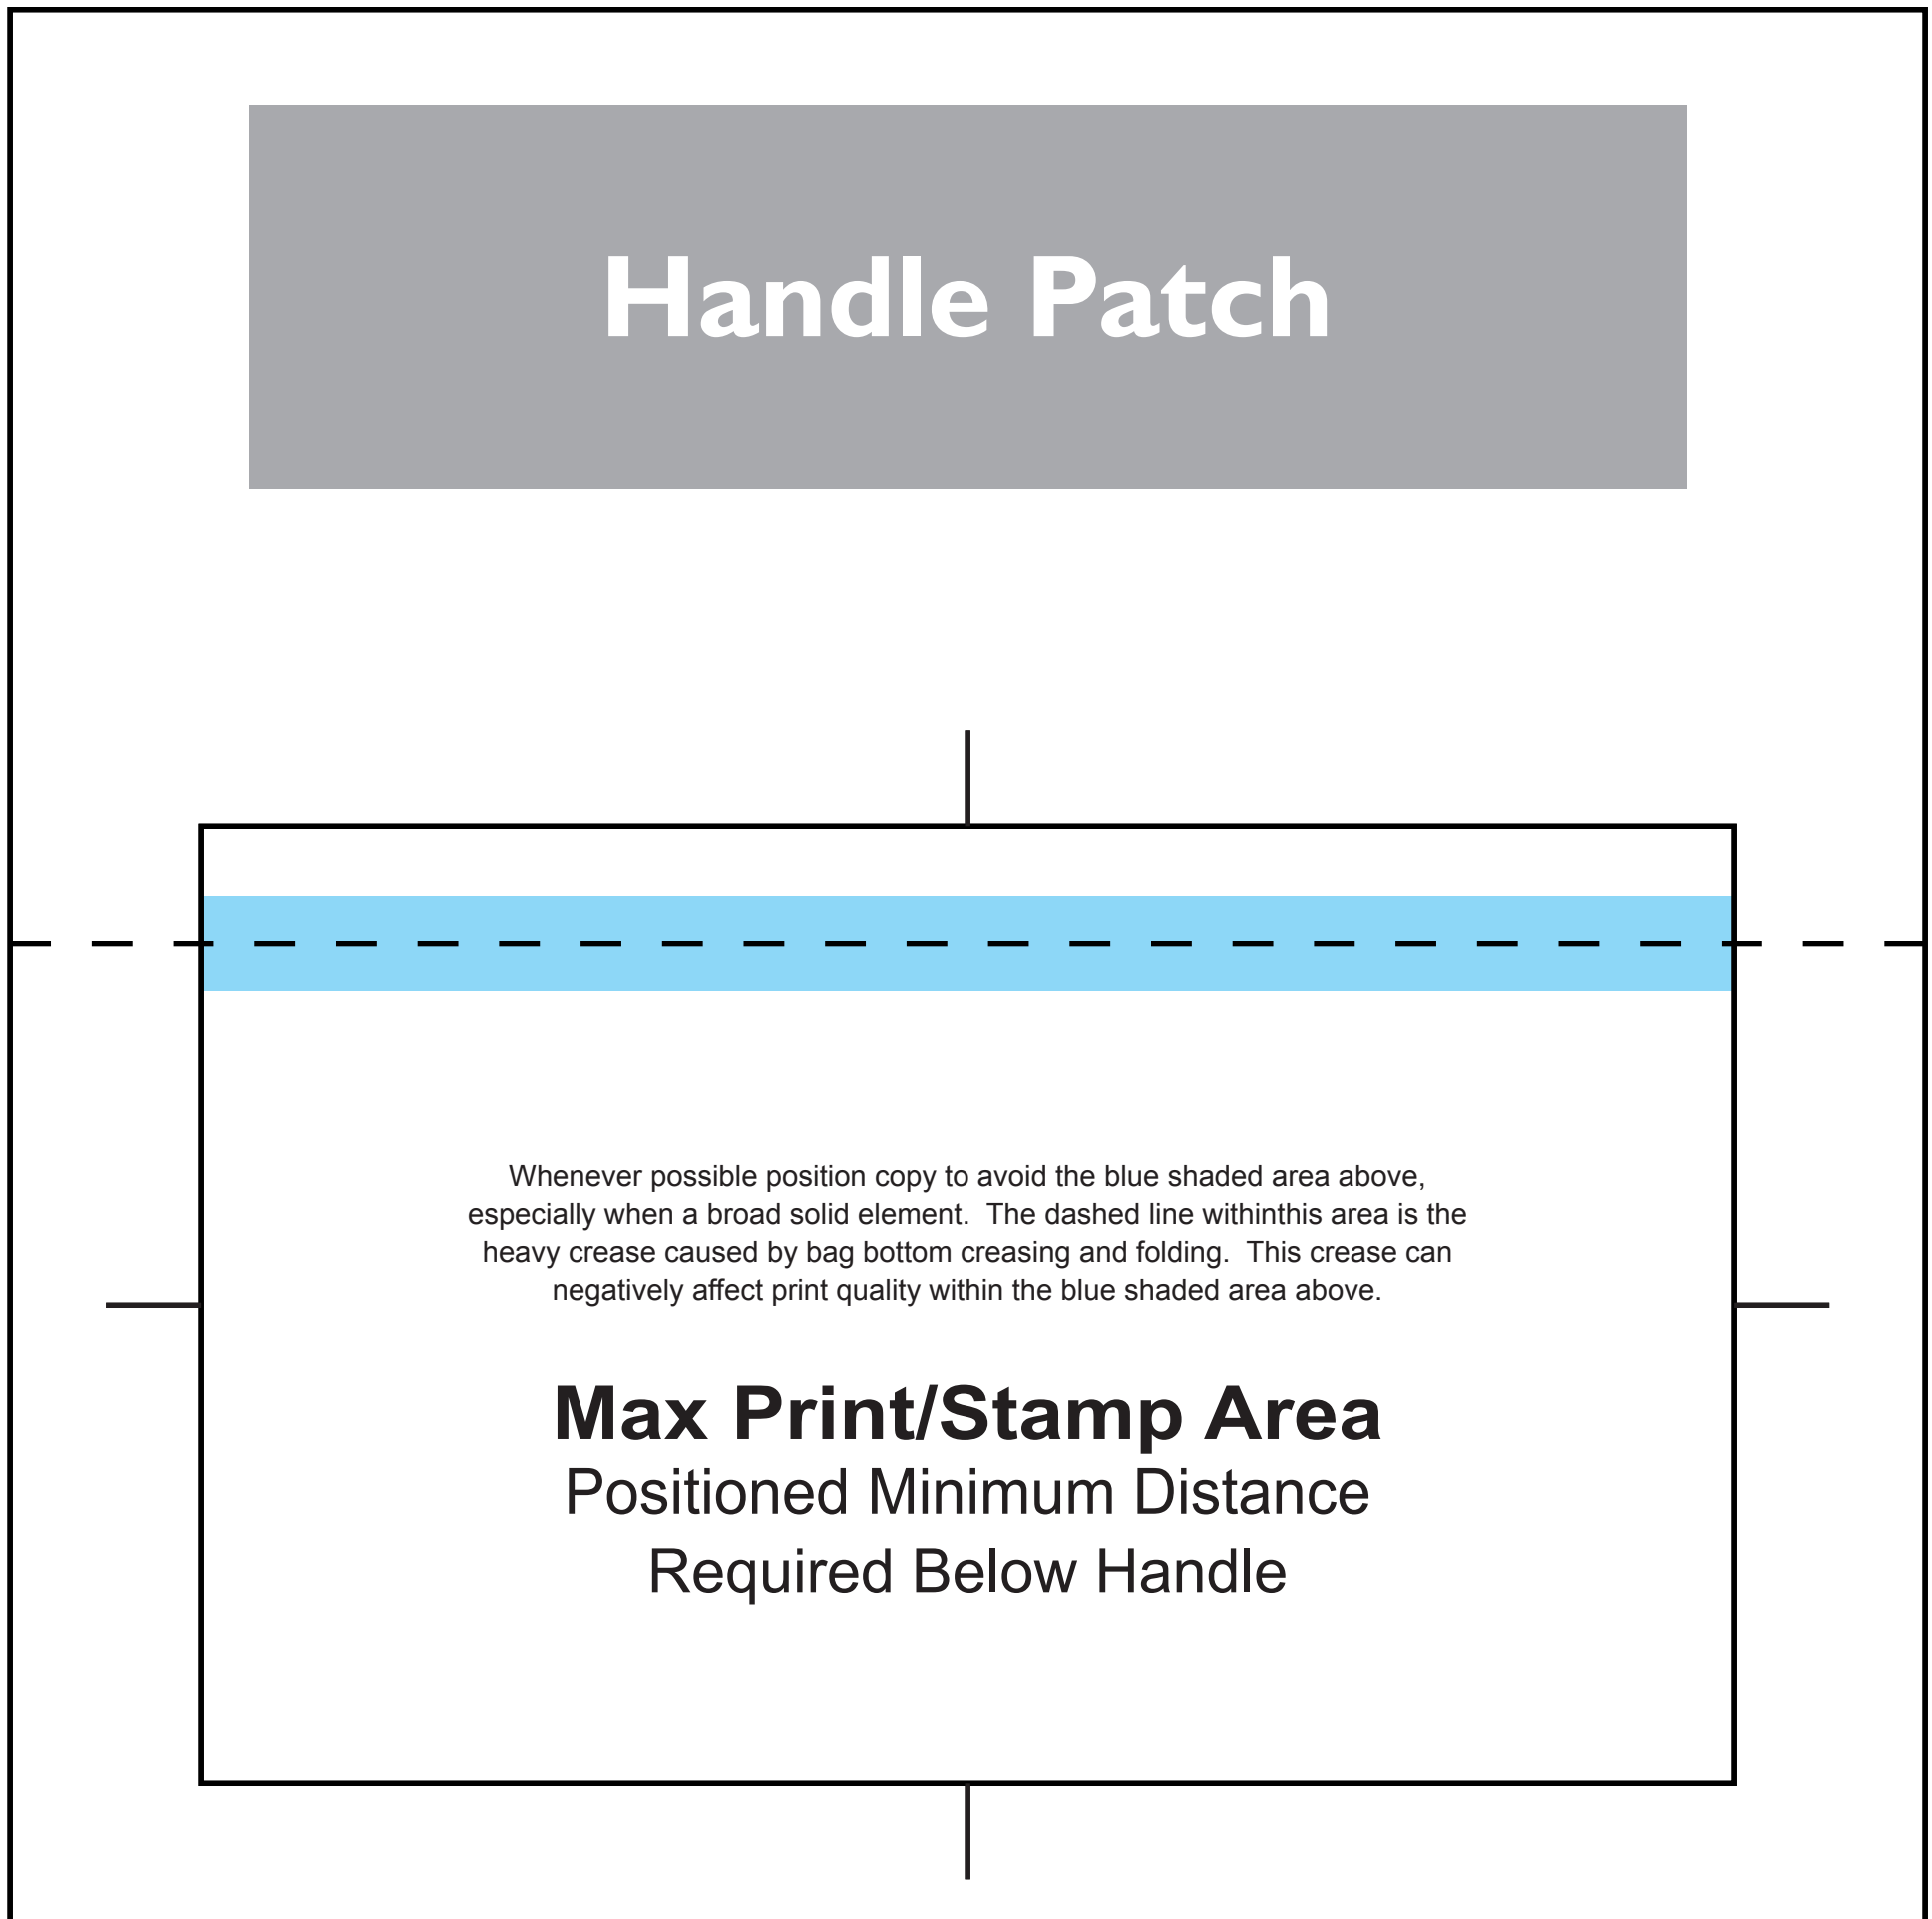

10x5x10

Max Print/Stamp Area: 8" x 5"

Please see Post Converting Art Guidelines before beginning.

Toggle template visibility off for clear view of copy placement area for design work/logo placement.